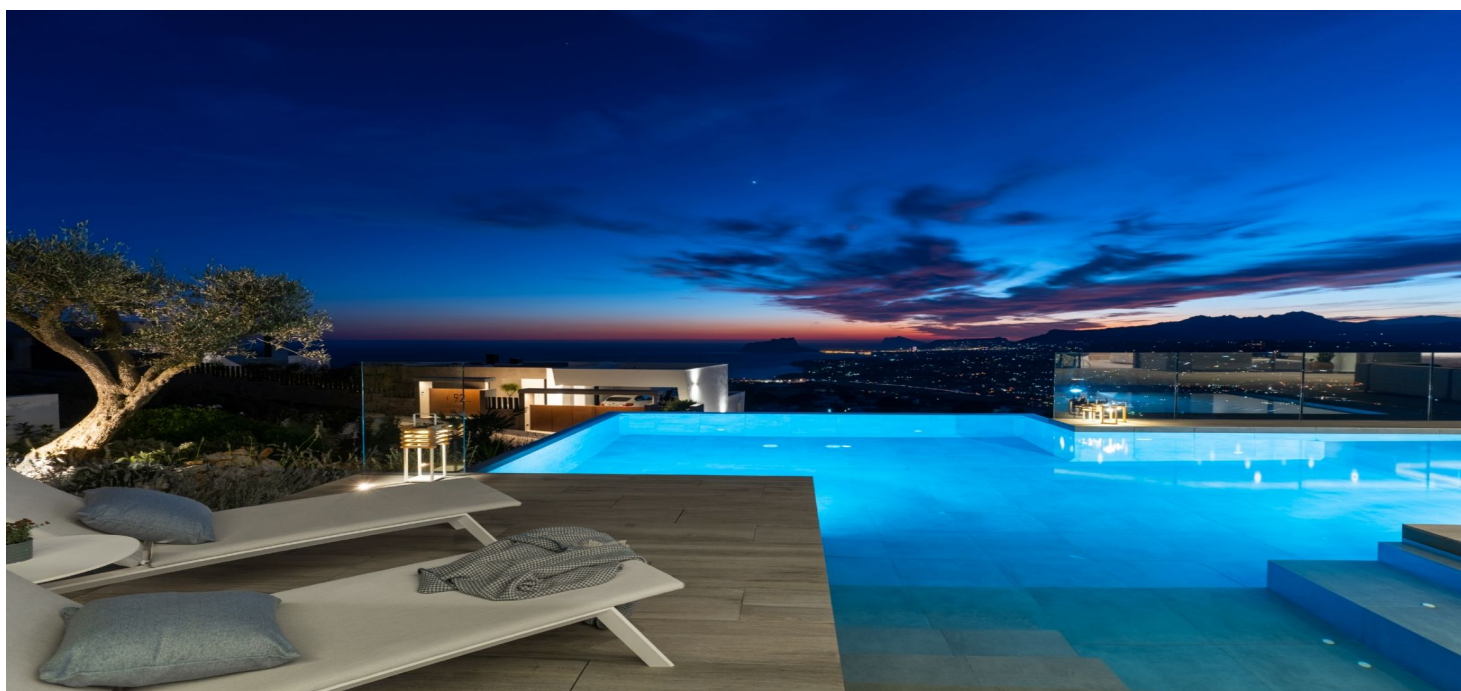

21455_AJ156 - Villa Exclusivo a la venta en Cumbre del Sol

2,950,000 €

Furnished	
Heating	
Air Conditioner	
Terrace	
Yard	
Balcony	
Storage Room	
Swimming Pool	
Lift	
Communal Swimming Pool	✓
Operation	Venta
Plant Number	

Kapitalia Inmobiliaria

Avenida Daniel Gil 33 bajos

46870 Ontinyent

Spain

Property Type	Villa
Area	542
Plot	1168
Bathrooms	6
Parking	
Garage	
Conservation Status	Entrar a vivir
Bedrooms	4

Description

Villa Veleta,, luxury modern villa for sale in Cumbre del Sol, Benitachell (North Costa Blanca, Spain).Excellent location, spectacular sea views, excellent finishes, 4 bedrooms,6 bathrooms