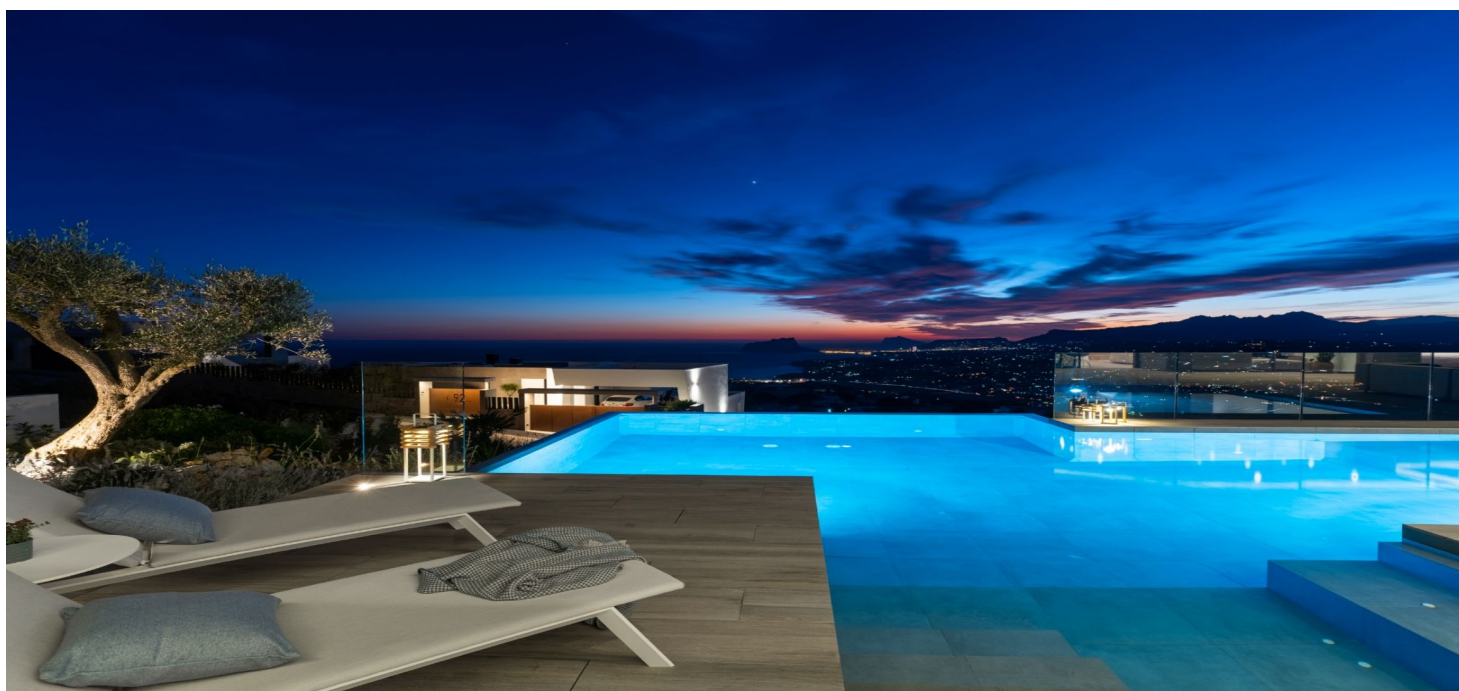

21455_AJ156 - Villa Exclusivo a la venta en Cumbre del Sol

2.950.000 €

Furnished	
Heating	
Air Conditioner	
Terrace	
Yard	
Balcony	
Storage Room	
Swimming Pool	
Lift	
Communal Swimming Pool	✓
Operation	Venta
Plant Number	

Kapitalia Inmobiliaria

Avenida Daniel Gil 33 bajos

46870 Ontinyent

Spain

Property Type	Villa
Area	542
Plot	1168
Bathrooms	6
Parking	
Garage	
Conservation Status	Entrar a vivir
Bedrooms	4

Description

Villa Veleta,, luxury modern villa for sale in Cumbre del Sol, Benitachell (North Costa Blanca, Spain).Excellent location, spectacular sea views, excellent finishes, 4 bedrooms,6 bathrooms